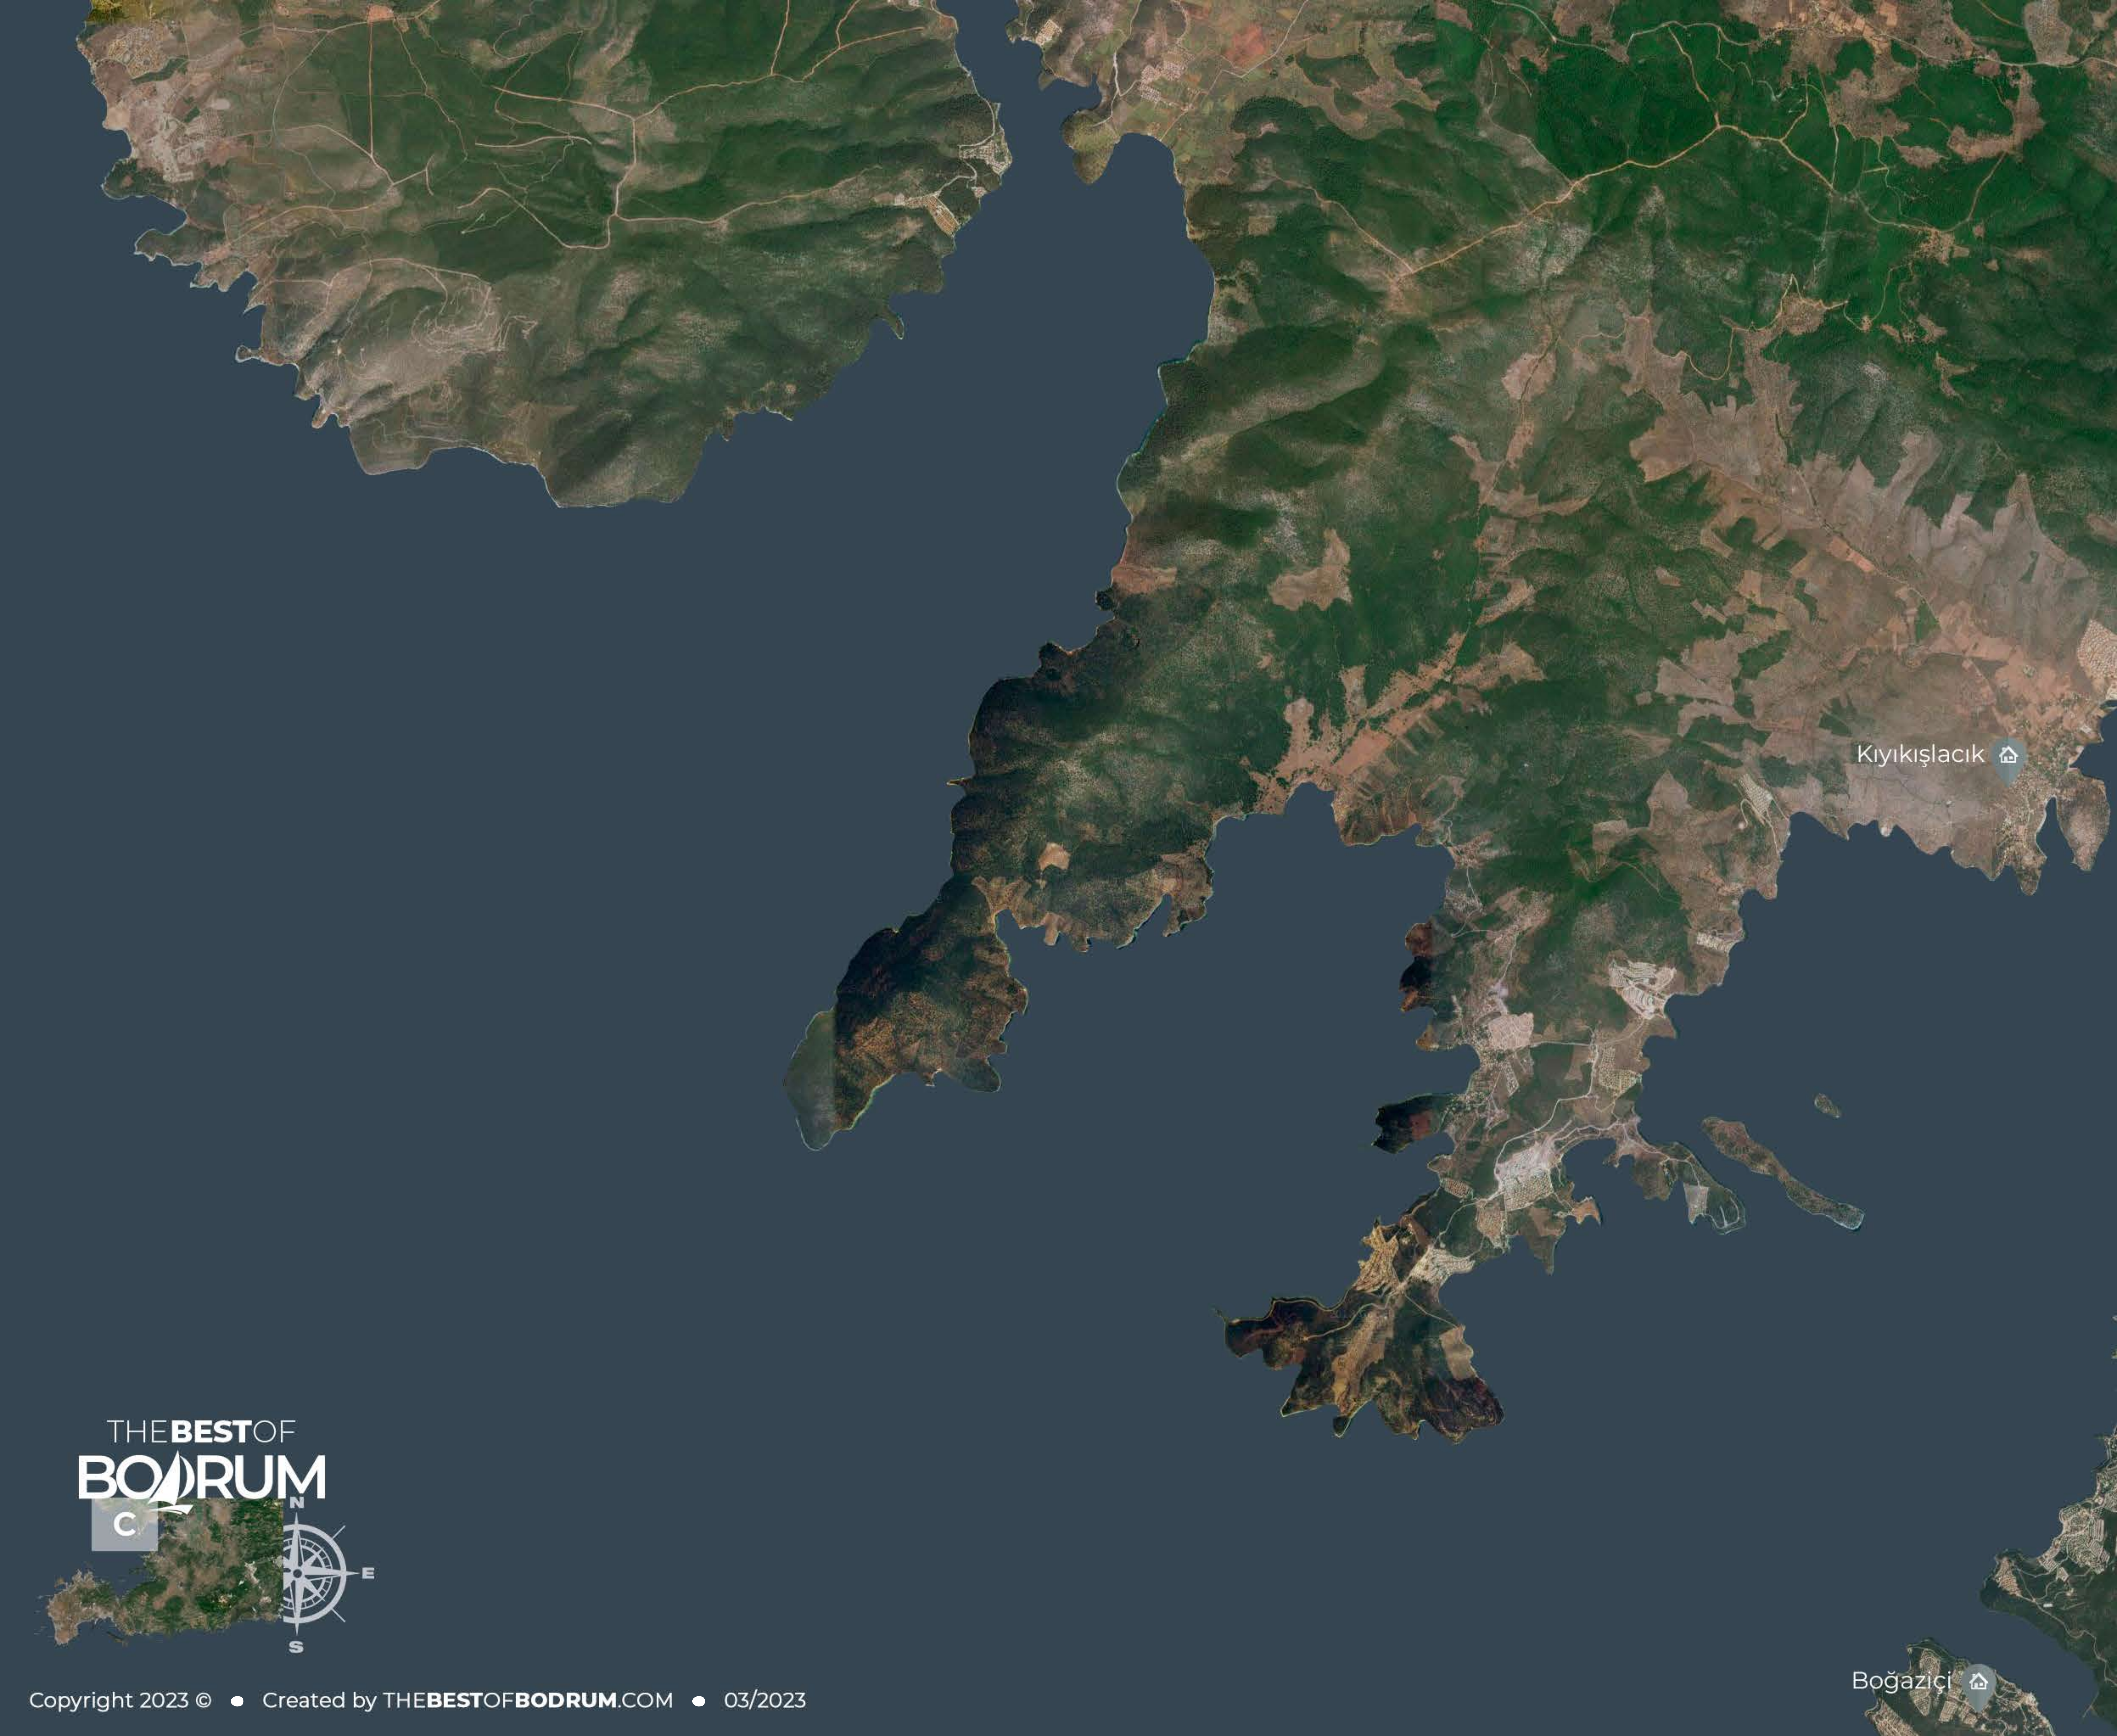

Aegean Traveller's

BODRUM PENINSULA MAP

THIS MAP IS INTENDED TO USE INFORMATION PURPOSES ONLY. THE BEST OF BODRUM IS NOT RESPONSIBLE FOR ANY MISINFORMATION IT MAY INCLUDE. CONSULT WITH TOURISM PROFESSIONALS BEFORE MAKING ANY DECISION.

Sandıma

Dağbelen

Küçük-Kiremit Island

Büyük Kiremit Island

B

Çavuş Island

Çatal Island

Yassıada Island

Yahşi

Bitez

Turgutreis

Karaincir

Akyarlar

Yakaköy

Kıyıkışlacık 🏠

Boğaziçi 🏠

Çamlık

Torba

Çamlık

Pedessa Ancient City

Konacık

Kızılağaç

Bodrum

Milta Marina